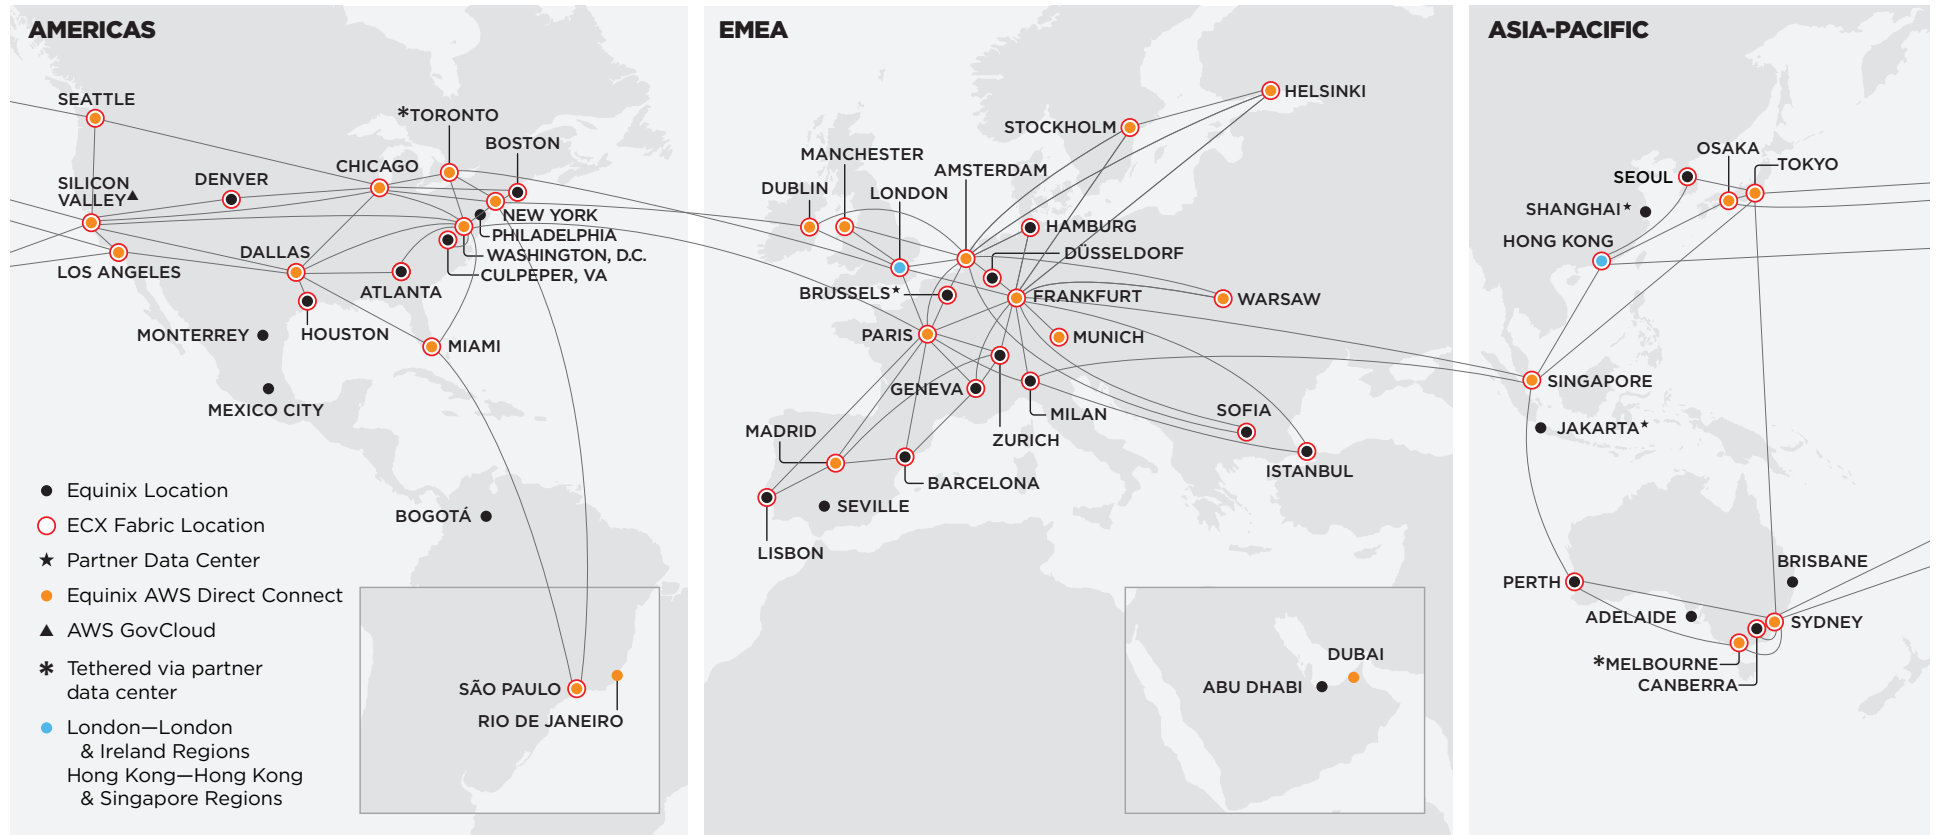

EQUINIX AWS DIRECT CONNECT EQUINIX WORLD MAP

AWS Direct Connect services are currently offered in thirty-two (32) Equinix International Business Exchange™ (IBX®) data centers located in Amsterdam, Chicago, Dallas, Dubai, Dublin, Frankfurt, Helsinki, Hong Kong, London (Serves EU West-Ireland and EU West-London), Los Angeles, Madrid, Manchester, Melbourne, Miami, Munich, New York, Osaka, Rio De Janeiro, Paris, São Paulo, Seattle, Silicon Valley, Singapore, Stockholm, Sydney, Tokyo, Toronto, Warsaw and Washington, D.C./Northern Virginia, as well as AWS GovCloud (SV5)—covering more markets than any other data center provider.