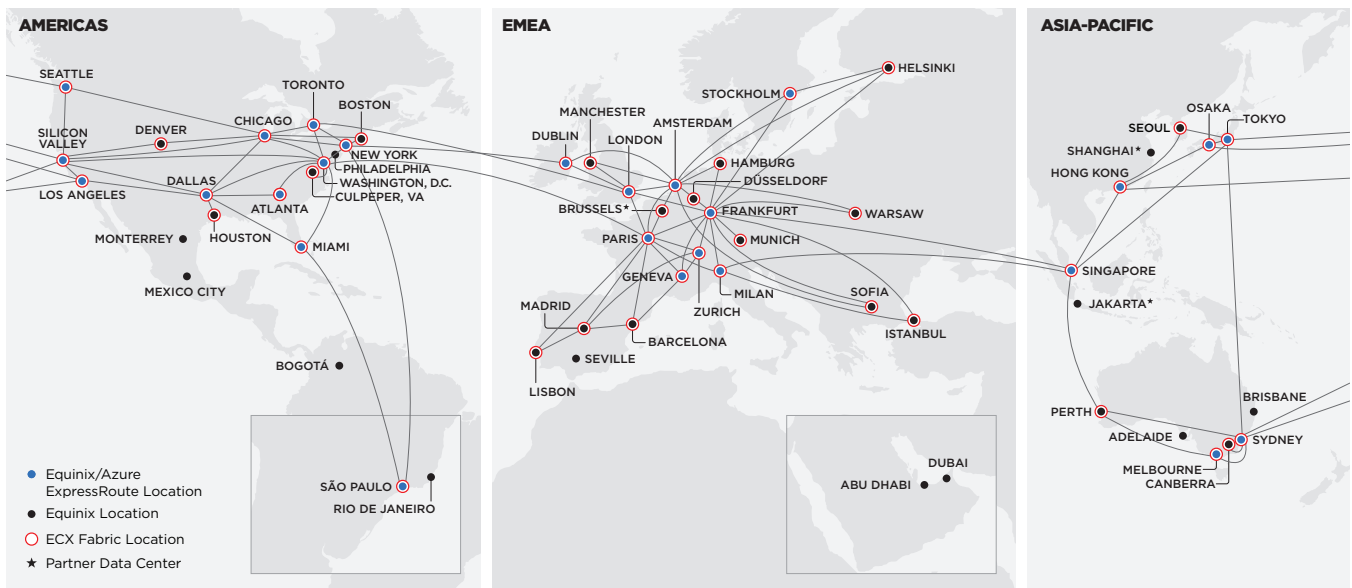

Azure at Equinix Use Cases

Application Modernization

Lift and shift applications to Azure via ExpressRoute circuit through ECX Fabric.

Data Center Migration

Bring workloads to the cloud edge via ECX Fabric & ExpressRoute for a secure and private connection to Azure.

Cloud-to-Cloud Data Transfer

Highly performant big data ingest into Azure from other cloud service provider.

Disaster Recovery

Boost application performance due to proximity of data and legacy hardware to Azure via ExpressRoute.

More Information

Contact us for more information on the joint Equinix and Microsoft ExpressRoute network connectivity for your organization.

info.microsoft@equinix.com

Equinix is the leading provider of Microsoft ExpressRoute globally

Microsoft ExpressRoute is available in Equinix data centers in 26 metros on five continents

The global interconnection platform for a cloud-first world

Globally deploy your infrastructure and services wherever opportunity leads. Directly and privately interconnect to your most important clouds, services and networks. Activate edge services on demand to scale for success. On Platform Equinix, you'll reach everywhere, interconnect everyone and integrate everything you need to create your best future. Get digital ready with Equinix.