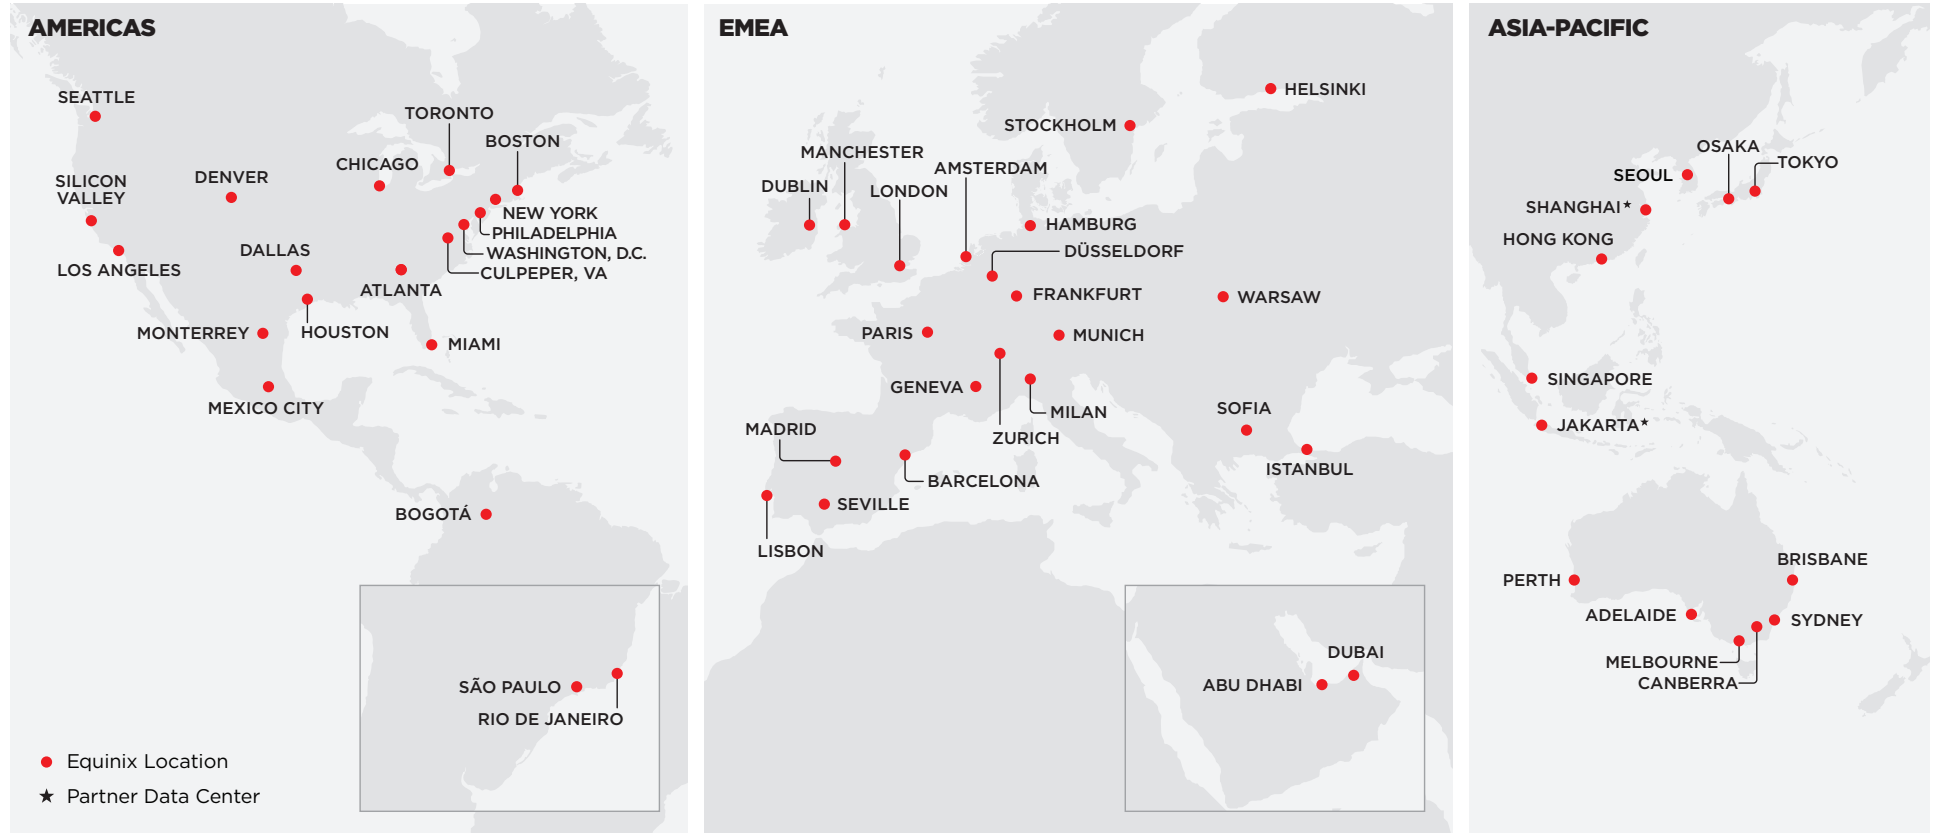

EQUINIX IBX[®] AND xSCALE[™] DATA CENTERS WORLD MAP

Equinix Snapshot

Company Founded	1998
NASDAQ Ticker	EQIX
# of Employees	8,500+
# of Customers	9,700+
# of Countries Served	26
# of Markets	56
# of Networks Available	1,800+

SP2 São Paulo

SP3 São Paulo

SP4 São Paulo

CANADA

Toronto

TR1 Toronto

TR2 Toronto

COLOMBIA

UNITED STATES

Atlanta

AT1 Atlanta

AT2 Atlanta

AT3 Atlanta

AT4 Atlanta

AT5 Norcross

Boston

LA7 Torrance

Miami

MI1 Miami

MI2 Miami

MI3 Boca Raton

MI6 Doral

New York

NY1 Newark