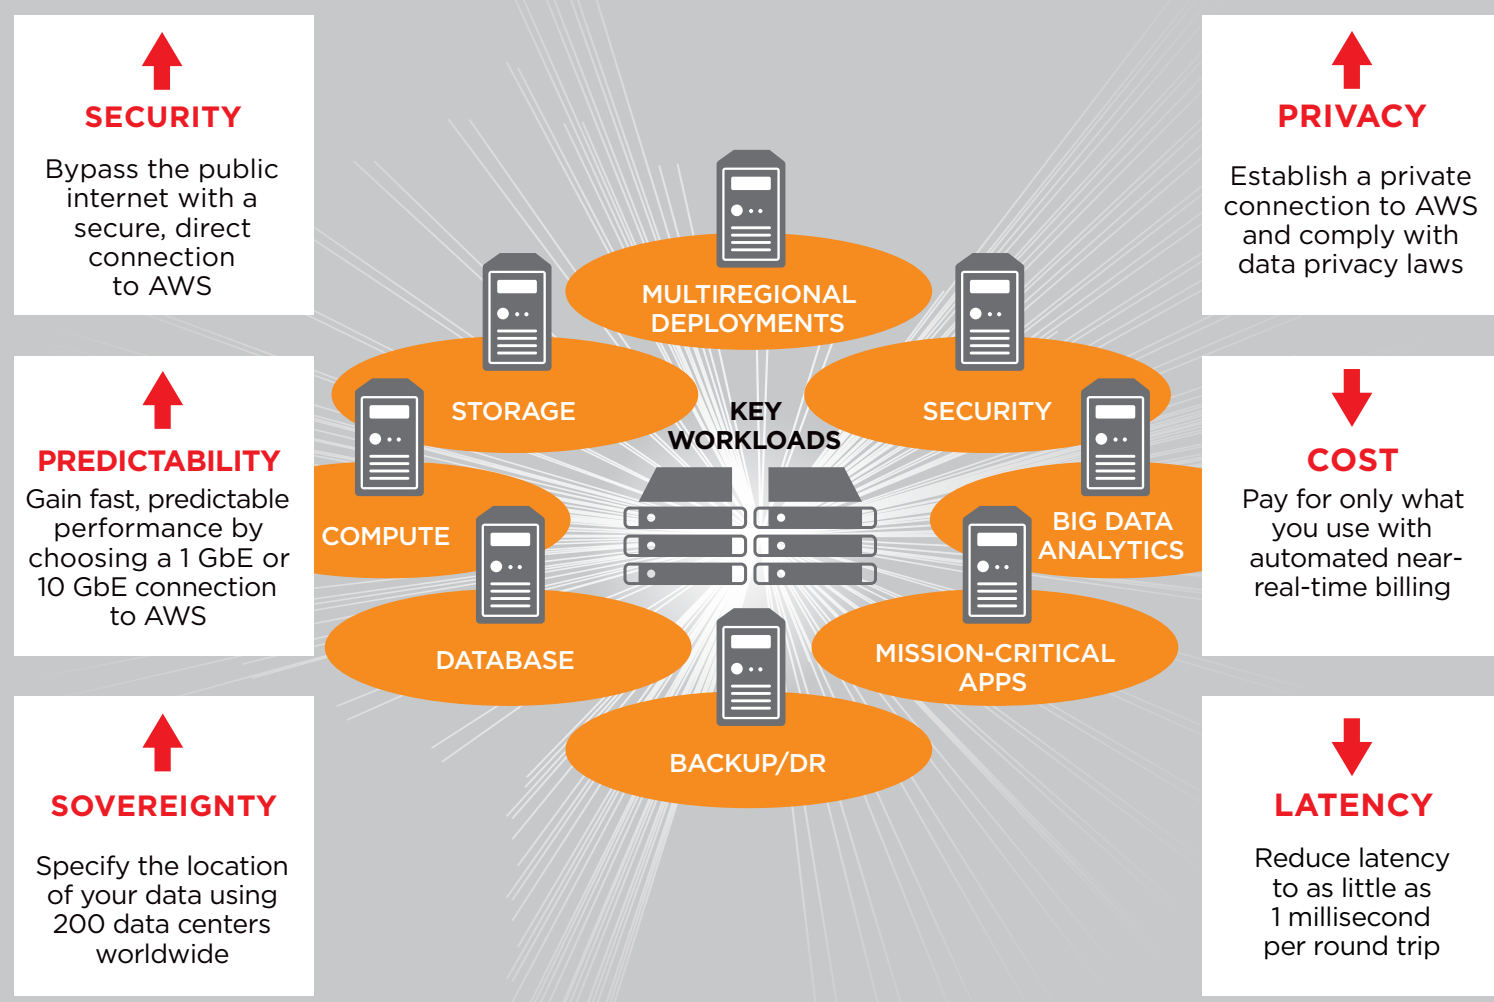

## AWS DIRECT CONNECT

Establish a secure connection between your network and **Amazon Web Services**. Equinix offers dedicated access to AWS Direct Connect in a large and growing number of metro markets. Gain predictable, low-latency performance while complying with government regulations and controlling costs.

**1 million+** active customers

**270,000+** cross connects

**70 million+** hours of software consumed per month

## WHY ARE INDUSTRY LEADERS COMING TO EQUINIX TO ACCESS AWS?

- 1 Deploy a hybrid cloud infrastructure
- 2 Maintain control over their own network and resources
- 3 Obtain fast, secure and affordable access to AWS Cloud services via AWS Direct Connect

## VIBRANT BUSINESS ECOSYSTEM

Equinix and AWS Direct Connect provide easy, secure and low-latency connections to AWS Cloud Services in key metro areas globally, facilitating access to a vibrant business ecosystem across diverse industries.